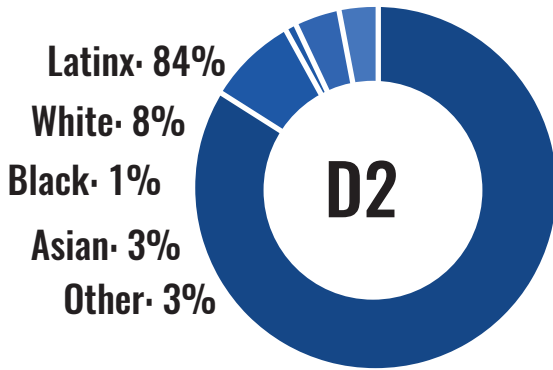

FACT SHEET: DENVER PUBLIC SCHOOLS DISTRICT 2

88%

OF D2 STUDENTS RECEIVE
FREE OR REDUCED LUNCH

11%

OF D2 ARE STUDENTS WITH
DISABILITIES

MULTILINGUAL

STUDENTS ACCOUNT FOR NEARLY
HALF OF ALL D2 STUDENTS

ANGELA
C **BIÁN** angelaforsouthwestdenver.com
FOR DENVER PUBLIC SCHOOLS