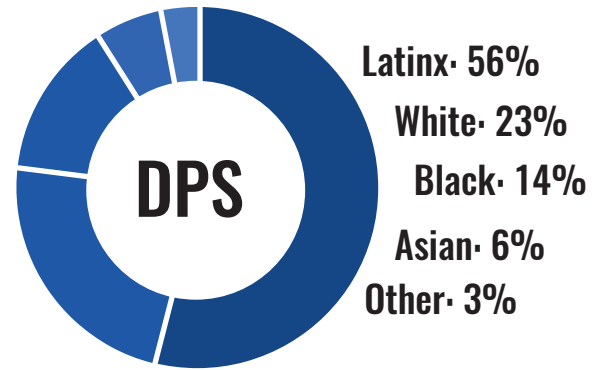

FACT SHEET: DENVER PUBLIC SCHOOLS DISTRICT 2

88%

OF D2 STUDENTS RECEIVE
FREE OR REDUCED LUNCH

11%

OF D2 ARE STUDENTS WITH
DISABILITIES

MULTILINGUAL

STUDENTS ACCOUNT FOR NEARLY
HALF OF ALL D2 STUDENTS

ANGELA
C **BIÁN** angelaforsouthwestdenver.com
FOR DENVER PUBLIC SCHOOLS